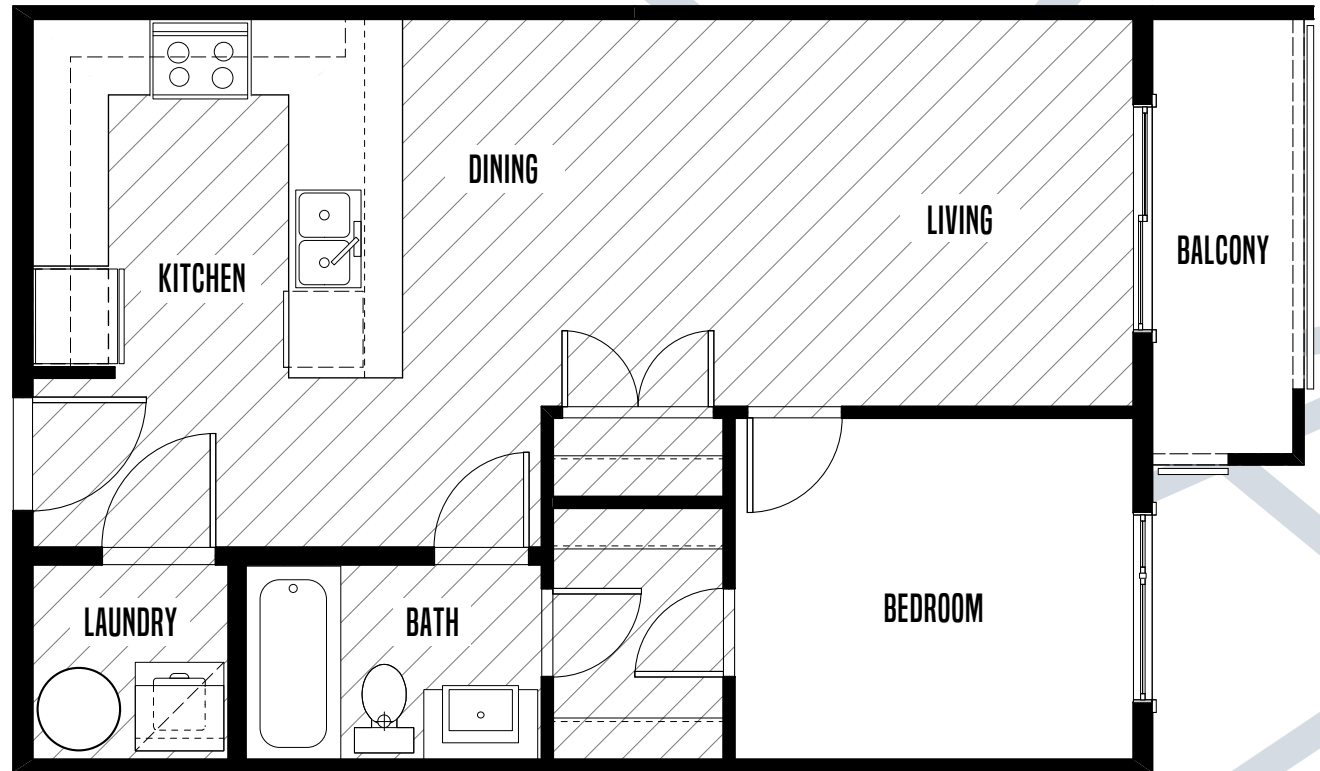

AGNES 328

Plan Agnes

1 Bedroom

1 Bathroom

Approx. 607-618 sq.ft.

1st Floor

2nd-6th Floors

*Plans representative of all Agnes units, except for suite # 405, 412, 505, 512, 604, 605, and 613.
For more information on these units please see Agnes II plan.

We reserve the right to modify or change plans and specifications without notice. All dimensions and sizes are approximate.