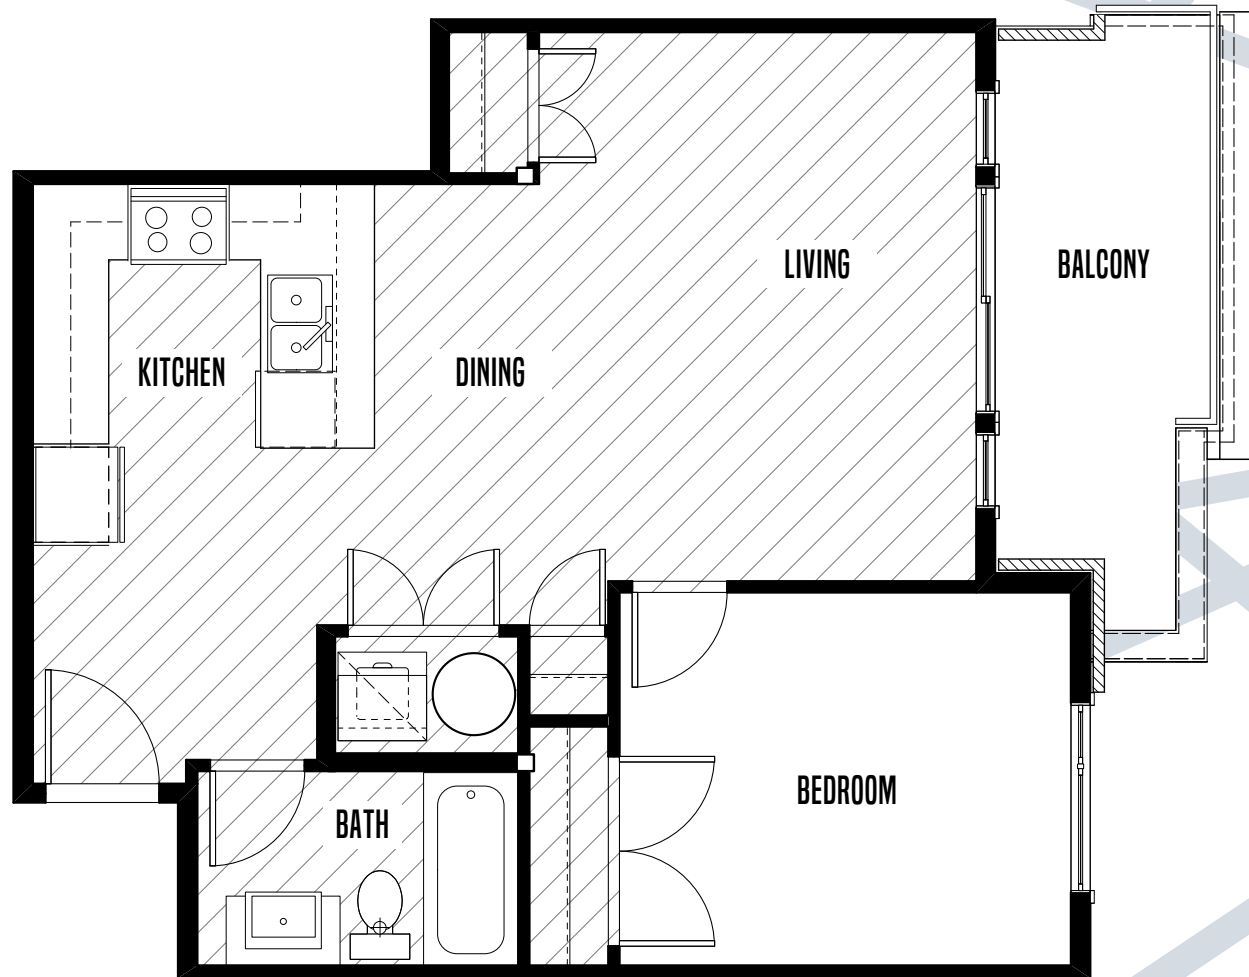

## 328

### Plan Royal

1 Bedroom

1 Bathroom

Approx. 615 sq.ft.

2nd-5th Floors

6th Floor

We reserve the right to modify or change plans and specifications without notice. All dimensions and sizes are approximate.